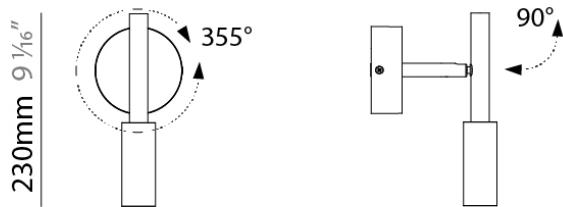

TUBINO SURFACE

D82333-CHA

GENERAL

Series: Tubino
Brand: Panzeri
Division: Design
Mounting Type: Surface
Mounting Location: Ceiling
Subcategory: Spots

PHYSICAL

Shape: Cylinder
Diameter (mm): 40
Diameter (in): 1 4/7
Height (mm): 230
Height (in): 9 1/16
Extension (mm): 150
Extension (in): 5 7/8
Light Distribution: Adjustable / Direct
Weight (kg): 0.62
Weight (lbs): 1.37
Diffuser: Polycarbonate - Opal
Fixture Material: Aluminum Die Cast

ELECTRICAL

Lamp Type: LED
Input Wattage (W): 6.5
Total Output Wattage (W): 6
Dimming: Tri-Mode (Non-Dimming and Phase Dimming (120Vac only) and 0-10V Dimming)
Driver Included: Yes
Driver Location: Integrated
Driver Type: Constant Current
Driver Class: Class 2
Input Voltage (V): 120 - 277
Constant Current (mA): 350
Upon Request: (Not included, see components) Remote: 0-10Vdc dimming / phase dimming @120Vac only / 277Vac

LED

Color Temperature (°K): 2700
Max. Delivered Lumen (lm): 339
Nominal Lumen (lm): 475
CRI: >80 CRI
Efficiency (%): 71.429
Efficacy (lm/w): 57.69
Lamp Life (hrs): 80000

OPTICAL

Adjustability: Rotational 355°; Tilt 90°

RATINGS AND CERTIFICATIONS

Certified By: CSA Certified to UL and CSA Standards
IP rating: IP20

Ø104mm 4 1/8"

150mm 5 7/8"

Ø40mm 1 9/16"