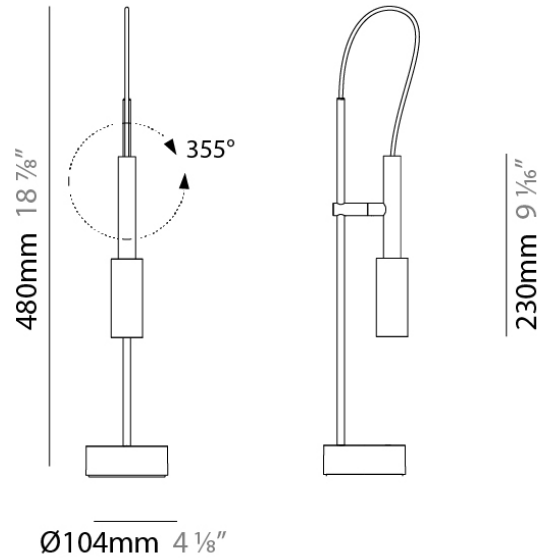

TUBINO PORTABLE

D84375-MBK

PROJECT	
TYPE	
NOTES	
QUANTITY	
DATE	

GENERAL

Series: Tubino
Subseries: Tubino
Brand: Panzeri
Division: Design
Mounting Type: Portable
Mounting Location: Table
Subcategory: Task

PHYSICAL

Shape: Cylinder
Diameter (mm): 104
Diameter (in): 4 1/8
Height (mm): 480
Height (in): 18 7/8
Light Distribution: Adjustable / Direct
Weight (kg): 1.42
Weight (lbs): 3.13
Diffuser: Opal - Polycarbonate
Fixture Material: Aluminum / Brass / Steel

ELECTRICAL

Lamp Type: LED
Input Wattage (W): 6.5
Dimming: Non-Dimmable
Driver Location: Inline Transformer Plug
Input Voltage (V): 120

LED

Number of LEDs: 1
Color Temperature (°K): 2700
Max. Delivered Lumen (lm): 339
Nominal Lumen (lm): 475
CRI: >90 CRI
Lamp Life (hrs): 70000

OPTICAL

Adjustability: Rotational 355°

RATINGS AND CERTIFICATIONS

Certified By: CSA Certified to UL and CSA Standards
IP rating: IP20